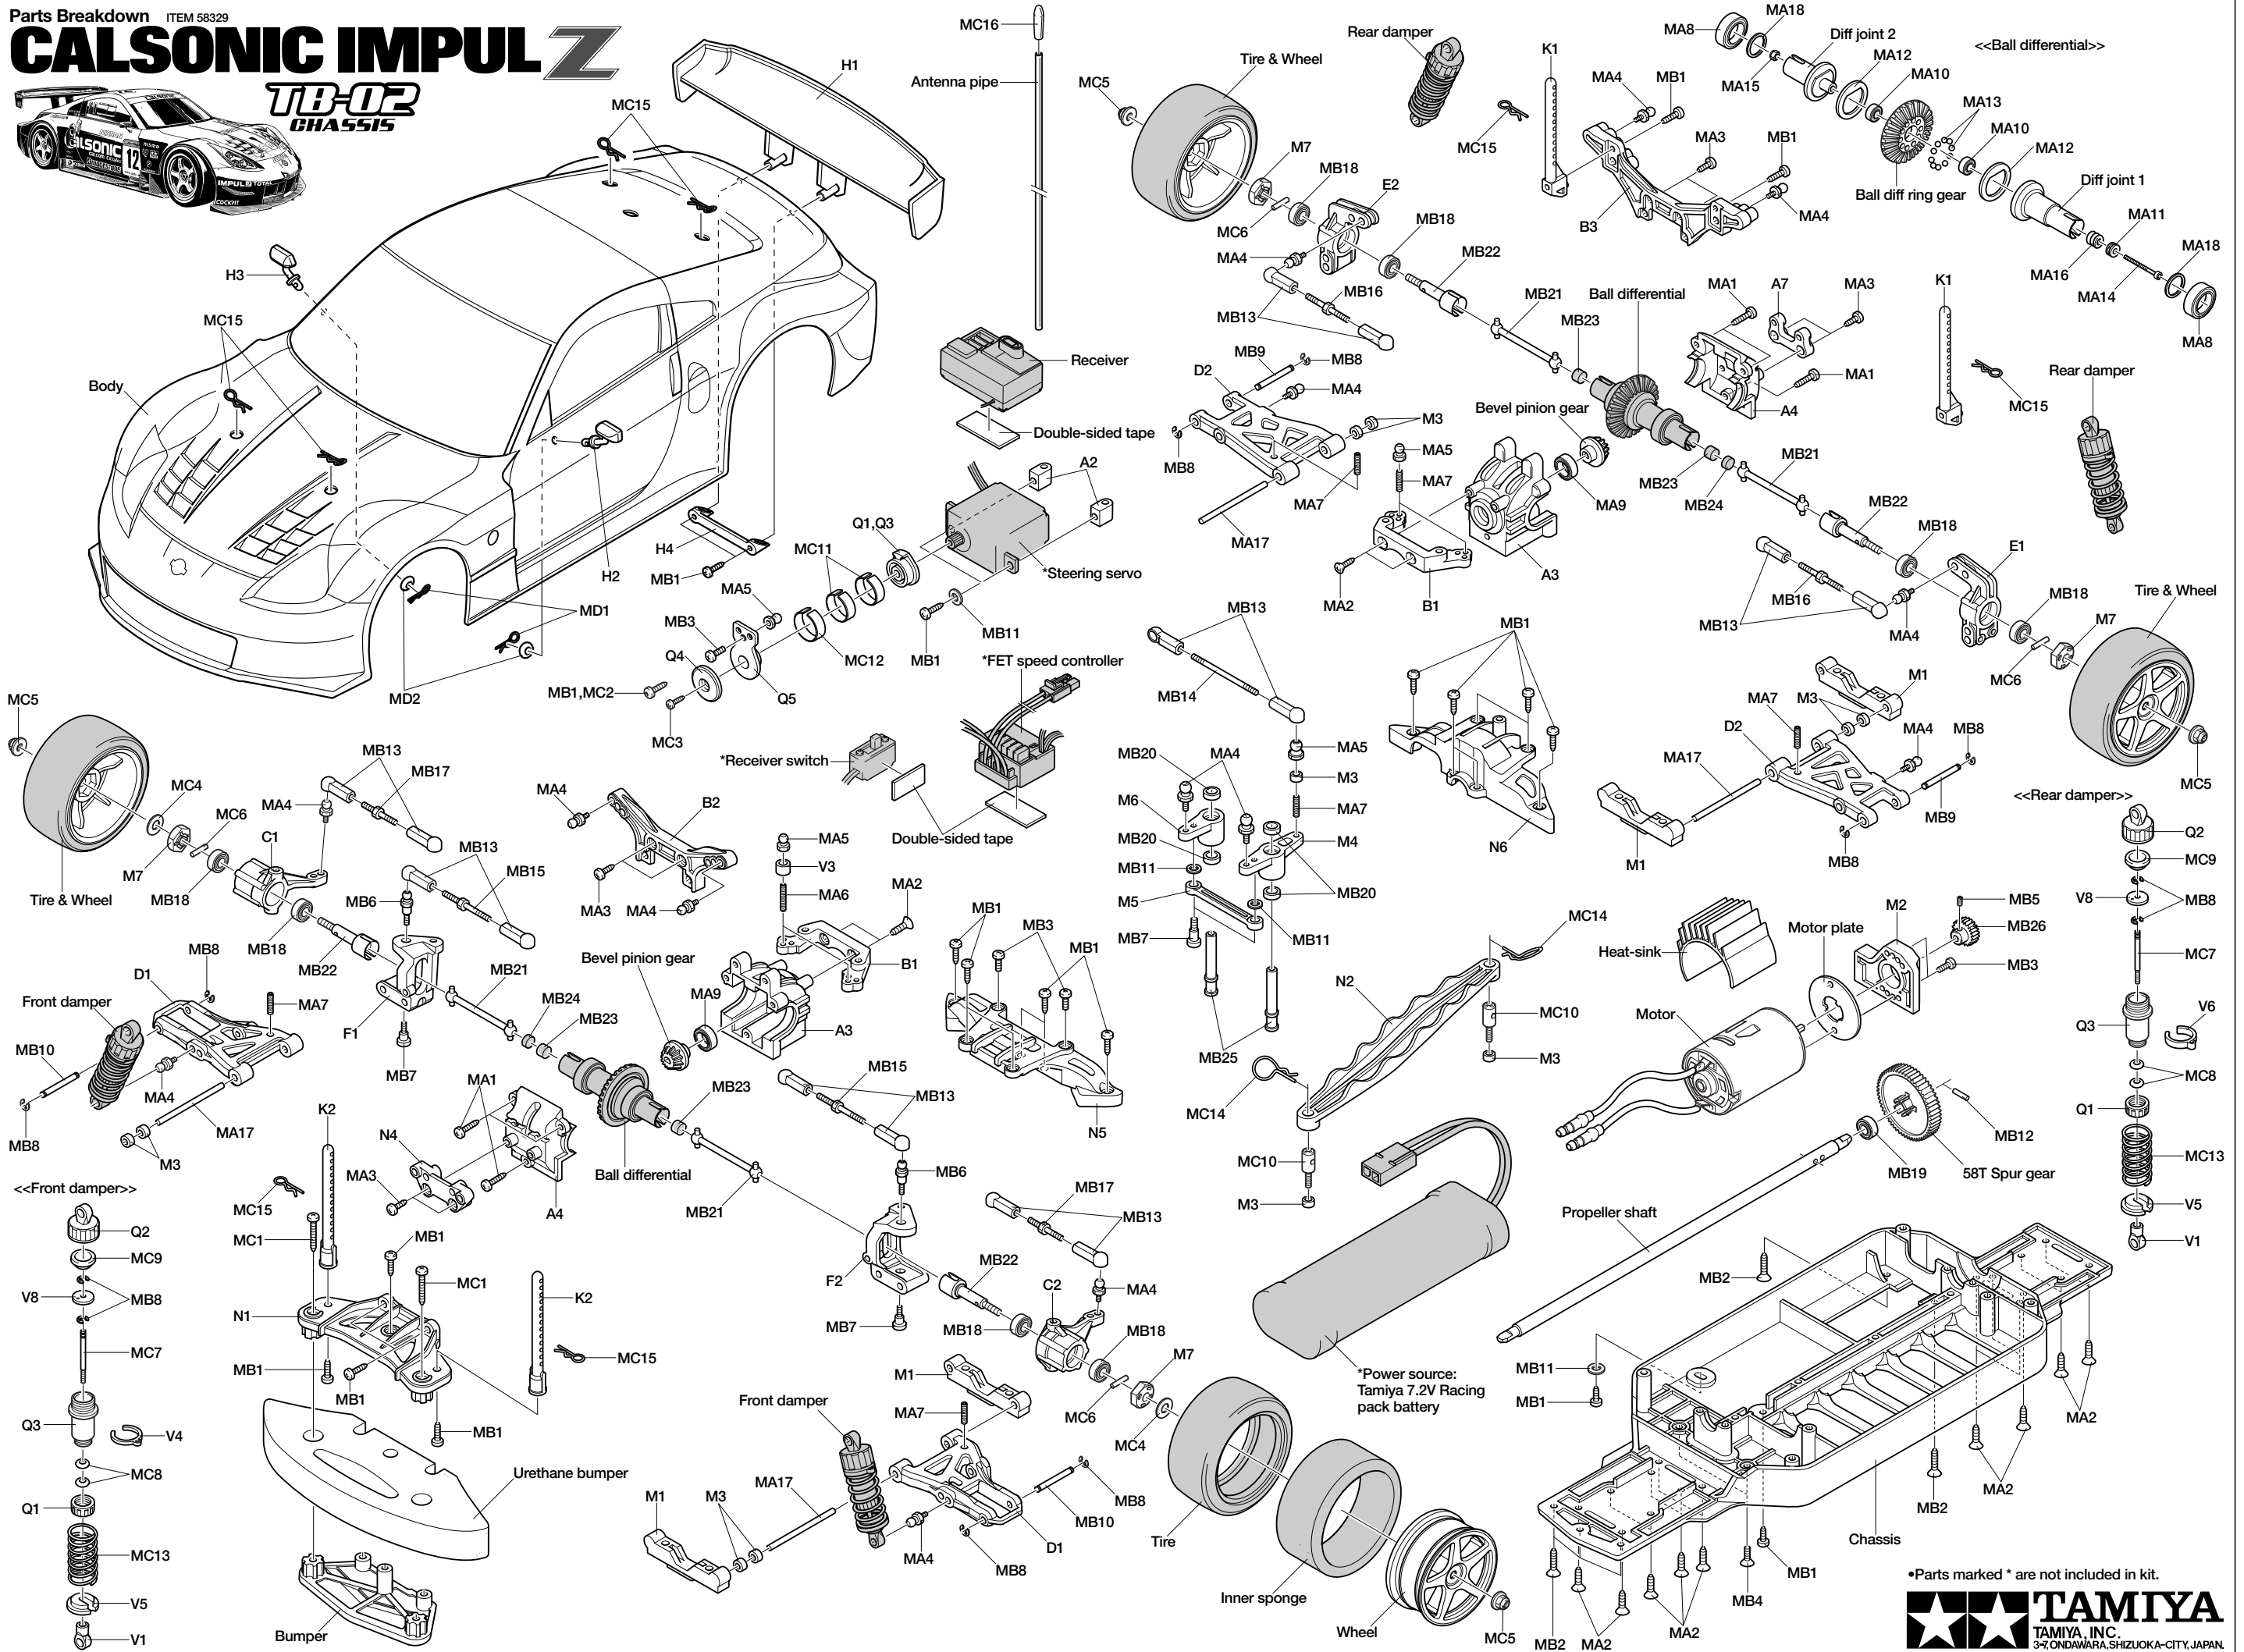

Parts Breakdown ITEM 58329

CALSONIC IMPUL Z

TB-02 CHASSIS

*Parts marked * are not included in kit.